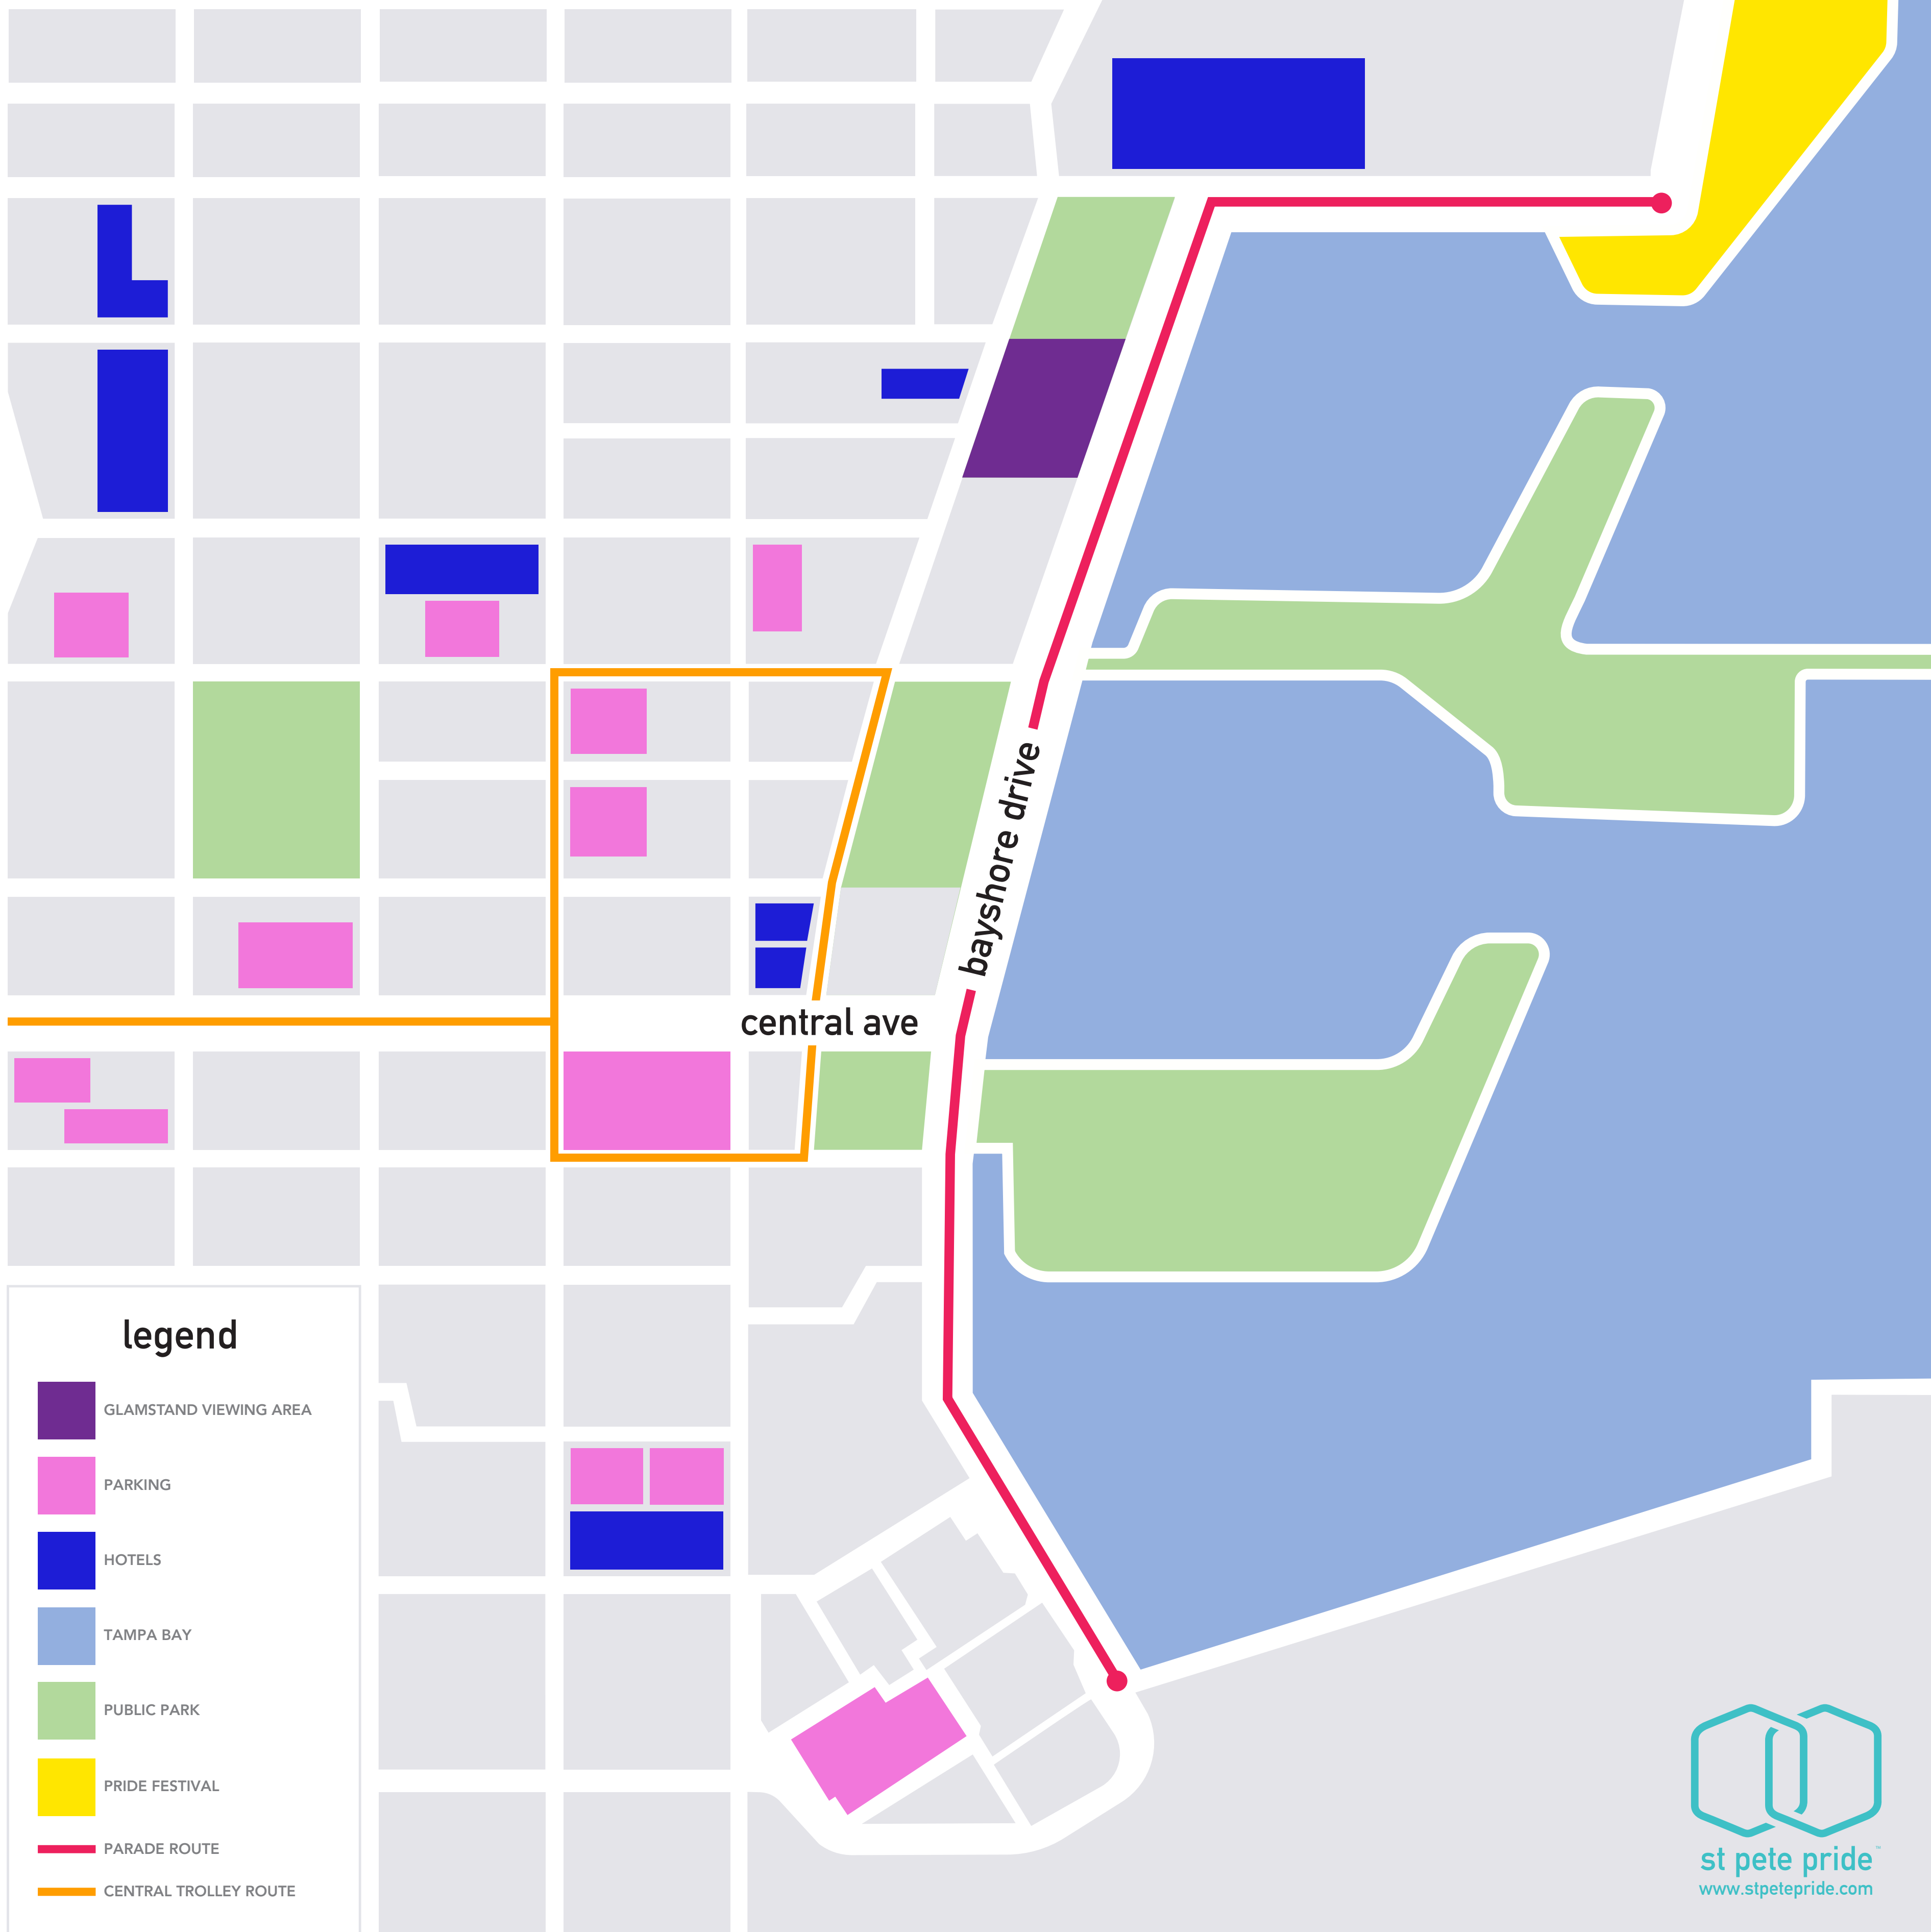

St Pete Pride: Downtown

legend

- GLAMSTAND VIEWING AREA
- PARKING
- HOTELS
- TAMPA BAY
- PUBLIC PARK
- PRIDE FESTIVAL
- PARADE ROUTE
- CENTRAL TROLLEY ROUTE